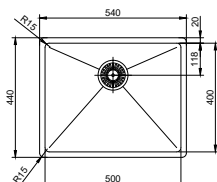

nivito™

Art nr: SU-100
Brushed Stainless steel

Superior

- Kitchen taps
- Soft PEX® hoses
- Cut-out dimension 35 mm
- Ceramic cartridge

Related Products:

SR-B

CU-500-Steel