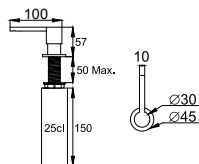

nivito™

Art nr: SU-100
Brushed Stainless steel

Superior

- Kitchen taps
- Soft PEX® hoses
- Cut-out dimension 35 mm
- Ceramic cartridge

Related Products:

SR-B

CU-500-Steel