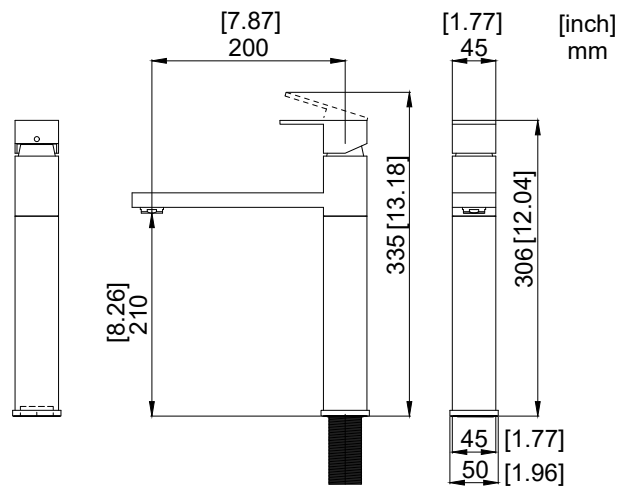

nivito™

Art nr: SU-100
Brushed Stainless steel

Superior

- Kitchen taps
- Soft PEX® hoses
- Cut-out dimension 35 mm
- Ceramic cartridge

Related Products:

SR-B

CU-500-Steel