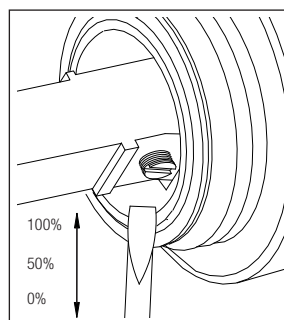

nivito™

Art nr: RH 350

Brushed Copper Stainless steel

EAN nr:

7350051951145

Rhythm.

- Kitchen taps
- Soft PEX® hoses
- Cut-out dimension 35 mm
- Swivel range 360° and 150°
- Ceramic cartridge
- The Copper does not oxidize

Technical specification

Application area: Tap water,
 Pressure certified: 16 bar EN 817
 The product meets the requirements of: NS-EN ISO/IEC 17065
 Working pressure: 50 - 1000 kPa
 Test pressure max 1600 kPa
 Hot water connection: max. 80 ° C
 Sound class: 1

Soft PEX® connections approved with DWGW
 Length of connecting hose: 500mm
 Type approved according to Sintef nr: PS 3552
 The product meets the requirements of: NS-EN ISO/IEC 17065
 Issued: 09.05.2019 Valid until: 01.06.2024
www.sintefcertification.no

Cartridge:

Kerox 35 mm
 Endurance test: EN 817 70 000 cycles
 ASME A 112.18.1M 500 000 cycles
 Pressure test:
 Pneumatic: 6 bar / 87 psi
 Hydraulic: 35 bar / 500 psi

With volume limit screw

With hot limit ring