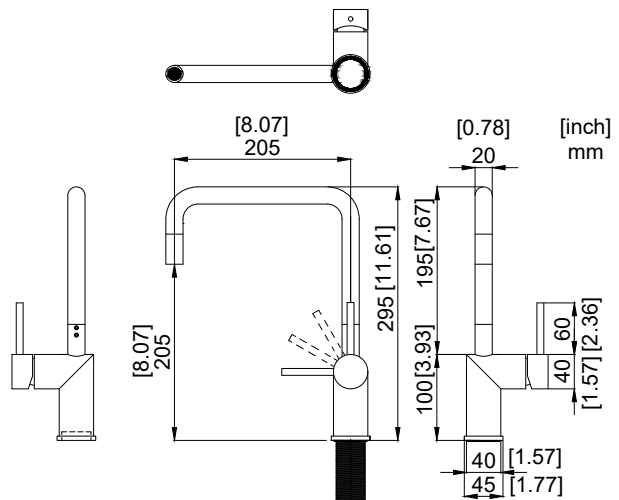

nivito™

Art nr: RH 350

Brushed Copper Stainless steel

EAN nr:

7350051951145

Rhythm.

- Kitchen taps
- Soft PEX® hoses
- Cut-out dimension 35 mm
- Swivel range 360° and 150°
- Ceramic cartridge
- The Copper does not oxidize

Technical specification

Application area: Tap water,
 Pressure certified: 16 bar EN 817
 The product meets the requirements of: NS-EN ISO/IEC 17065
 Working pressure: 50 - 1000 kPa
 Test pressure max 1600 kPa
 Hot water connection: max. 80 ° C
 Sound class: 1

Soft PEX® connections approved with DWGW
 Length of connecting hose: 500mm
 Type approved according to Sintef nr: PS 3552
 The product meets the requirements of: NS-EN ISO/IEC 17065
 Issued: 09.05.2019 Valid until: 01.06.2024
www.sintefcertification.no

Cartridge:

Kerox 35 mm
 Endurance test: EN 817 70 000 cycles
 ASME A 112.18.1M 500 000 cycles
 Pressure test:
 Pneumatic: 6 bar / 87 psi
 Hydraulic: 35 bar / 500 psi

With volume limit screw

With hot limit ring