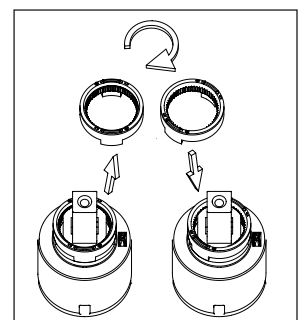

nivito™

Art nr: RH 350

Brushed Copper Stainless steel

EAN nr:

7350051951145

Rhythm.

- Kitchen taps
- Soft PEX® hoses
- Cut-out dimension 35 mm
- Swivel range 360° and 150°
- Ceramic cartridge
- The Copper does not oxidize

Technical specification

Application area: Tap water,
 Pressure certified: 16 bar EN 817
 The product meets the requirements of: NS-EN ISO/IEC 17065
 Working pressure: 50 - 1000 kPa
 Test pressure max 1600 kPa
 Hot water connection: max. 80 ° C
 Sound class: 1

Soft PEX® connections approved with DWGW
 Length of connecting hose: 500mm
 Type approved according to Sintef nr: PS 3552
 The product meets the requirements of: NS-EN ISO/IEC 17065
 Issued: 09.05.2019 Valid until: 01.06.2024
www.sintefcertification.no

Cartridge:

Kerox 35 mm
 Endurance test: EN 817 70 000 cycles
 ASME A 112.18.1M 500 000 cycles
 Pressure test:
 Pneumatic: 6 bar / 87 psi
 Hydraulic: 35 bar / 500 psi

With volume limit screw

With hot limit ring