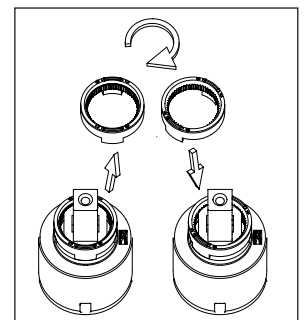

nivitoTM

Art nr: RH 330

Matt White in Stainless steel

EAN nr:

7350051950162

Rhythm.

- Kitchen taps
- Soft PEX® hoses
- Cut-out dimension 35 mm**
- Swivel range 360° and 150°
- Ceramic cartridge

Technical specification

Application area: Tap water,
 Pressure certified: 16 bar EN 817
 The product meets the requirements of: NS-EN ISO/IEC 17065
 Working pressure: 50 - 1000 kPa
 Test pressure max 1600 kPa
 Hot water connection: max. 80 ° C
 Sound class: 1

Soft PEX® connections approved with DWGW
 Length of connecting hose: 500mm
 Type approved according to Sintef nr: PS 3552
 The product meets the requirements of: NS-EN ISO/IEC 17065
 Issued: 09.05.2019 Valid until: 01.06.2024
www.sintefcertification.no

Cartridge:

Kerox 35 mm
 Endurance test: EN 817 70 000 cycles
 ASME A 112.18.1M 500 000 cycles
 Pressure test:
 Pneumatic: 6 bar / 87 psi
 Hydraulic: 35 bar / 500 psi

With volume limit screw

With hot limit ring