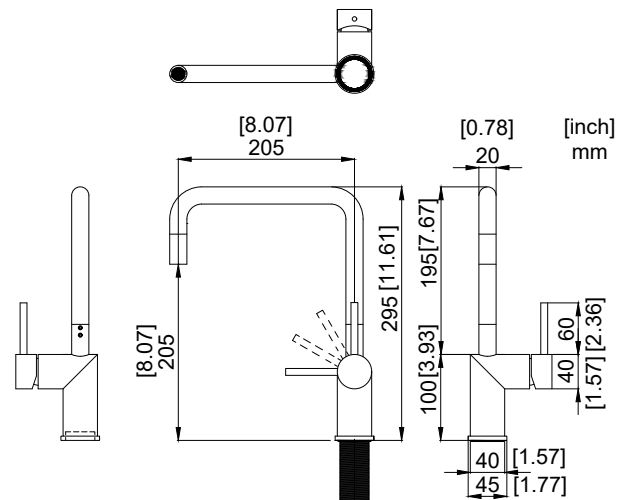

nivitoTM

Art nr: RH 330

Matt White in Stainless steel

EAN nr:

7350051950162

Rhythm.

- Kitchen taps
- Soft PEX® hoses
- Cut-out dimension 35 mm**
- Swivel range 360° and 150°
- Ceramic cartridge

Technical specification

Application area: Tap water,
 Pressure certified: 16 bar EN 817
 The product meets the requirements of: NS-EN ISO/IEC 17065
 Working pressure: 50 - 1000 kPa
 Test pressure max 1600 kPa
 Hot water connection: max. 80 ° C
 Sound class: 1

Soft PEX® connections approved with DWGW
 Length of connecting hose: 500mm
 Type approved according to Sintef nr: PS 3552
 The product meets the requirements of: NS-EN ISO/IEC 17065
 Issued: 09.05.2019 Valid until: 01.06.2024
www.sintefcertification.no

Cartridge:

Kerox 35 mm
 Endurance test: EN 817 70 000 cycles
 ASME A 112.18.1M 500 000 cycles
 Pressure test:
 Pneumatic: 6 bar / 87 psi
 Hydraulic: 35 bar / 500 psi

With volume limit screw

With hot limit ring