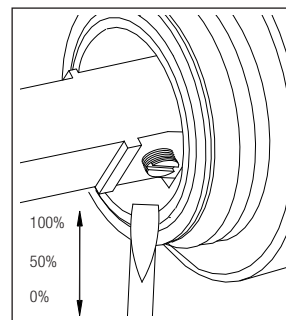

nivitoTM

Art nr: RH 330

Matt White in Stainless steel

EAN nr:

7350051950162

Rhythm.

- Kitchen taps
- Soft PEX® hoses
- Cut-out dimension 35 mm**
- Swivel range 360° and 150°
- Ceramic cartridge

Technical specification

Application area: Tap water,
 Pressure certified: 16 bar EN 817
 The product meets the requirements of: NS-EN ISO/IEC 17065
 Working pressure: 50 - 1000 kPa
 Test pressure max 1600 kPa
 Hot water connection: max. 80 ° C
 Sound class: 1

Soft PEX® connections approved with DWGW
 Length of connecting hose: 500mm
 Type approved according to Sintef nr: PS 3552
 The product meets the requirements of: NS-EN ISO/IEC 17065
 Issued: 09.05.2019 Valid until: 01.06.2024
www.sintefcertification.no

Cartridge:

Kerox 35 mm
 Endurance test: EN 817 70 000 cycles
 ASME A 112.18.1M 500 000 cycles
 Pressure test:
 Pneumatic: 6 bar / 87 psi
 Hydraulic: 35 bar / 500 psi

With volume limit screw

With hot limit ring