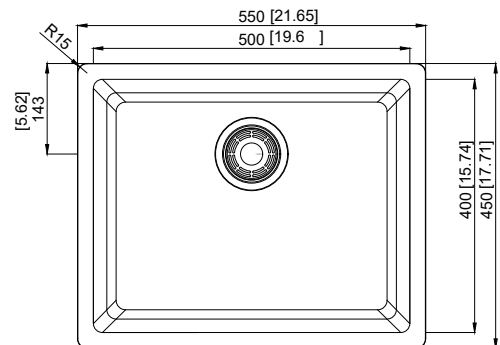

nivito™

Art nr: CU-500-GR-WH-BC
White granite with copper details

EAN nr:
7350107471276

Cubegranite

- White granit
- R 15
- Undermount or Topmount
- Basket waste included

Related Products:

ART NR:
RH-350-EX