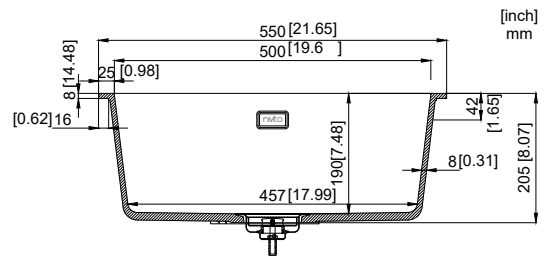

nivito™

Art nr: CU-500-GR-WH-BC
White granite with copper details

EAN nr:
7350107471276

Cubegranite

- White granit
- R 15
- Undermount or Topmount
- Basket waste included

Related Products:

ART NR:
RH-350-EX