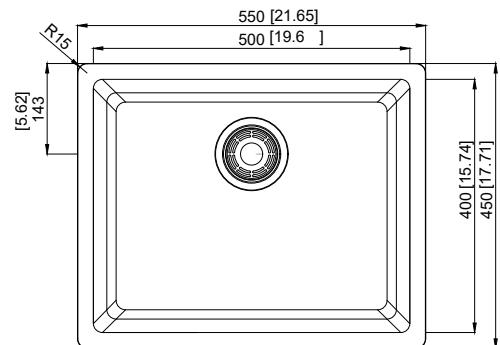

nivito™

Art nr: CU-500-GR-WH-BB

White granite with brass details

EAN nr:

7350107471269

Cubegranite

- -White granit
- -R 15
- -Undermount or Topmount
- -Basket waste included

Related Products:

ART NR:

RH-340-EX