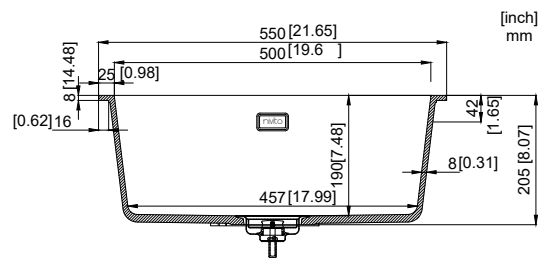

nivito™

Art nr: CU-500-GR-WH-BB

White granite with brass details

EAN nr:

7350107471269

Cubegranite

- -White granit
- -R 15
- -Undermount or Topmount
- -Basket waste included

Related Products:

ART NR:

RH-340-EX